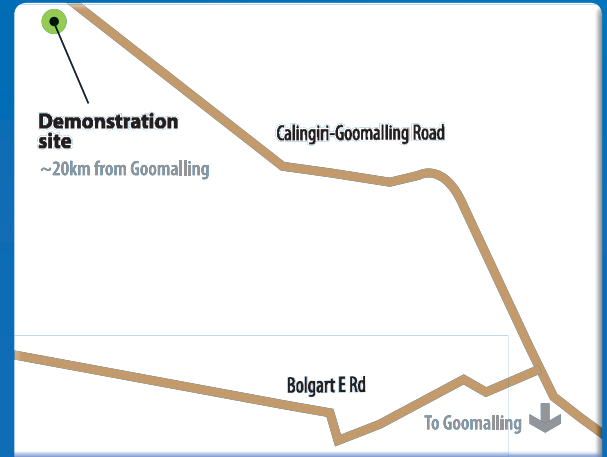

Free to all WA Farmers and staff!

Morning tea $5
Goomalling Primary School
Lunch—Gold coin donation. All proceeds to Goomalling Primary School

End of Day Sundowner compliments of APC