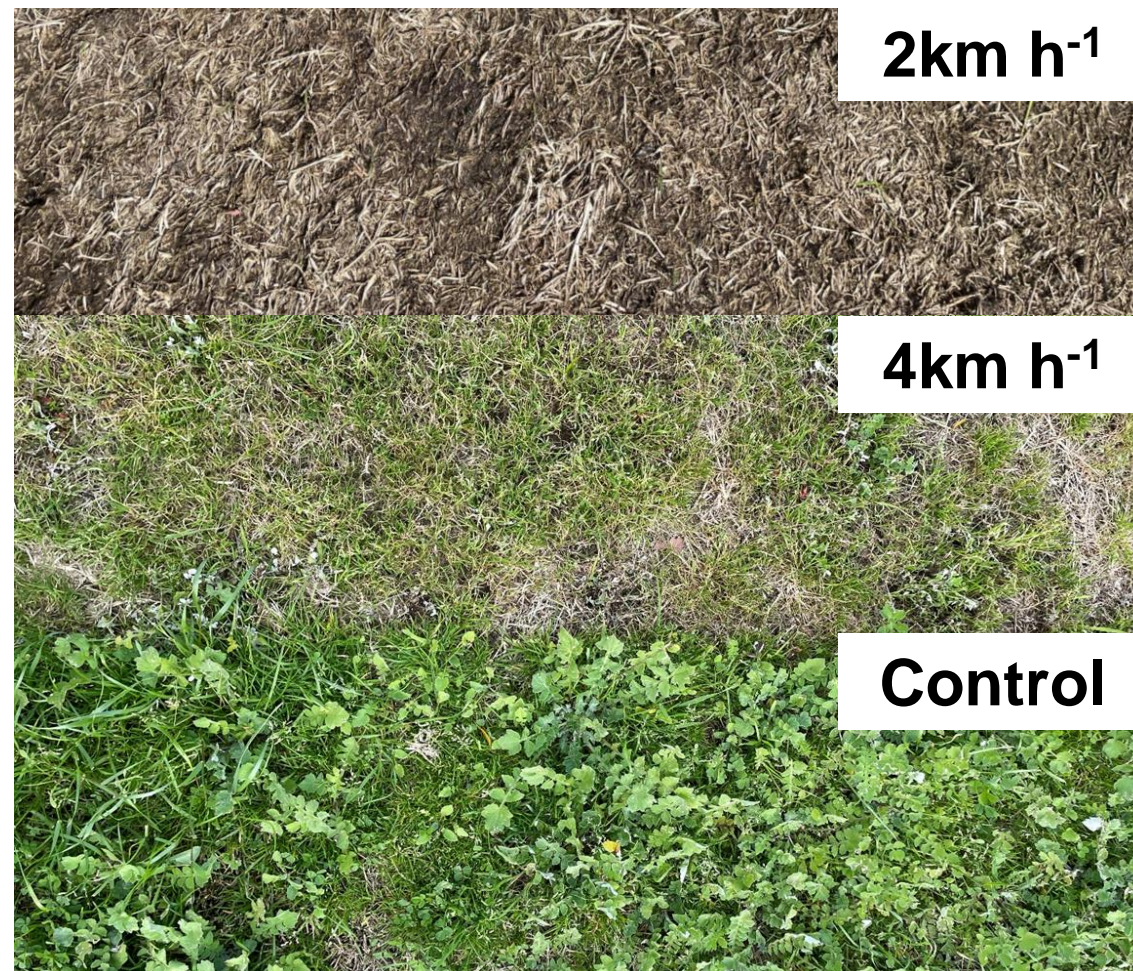

Electroweeding: Effects

Electroweeding: Preliminary Findings

- Electric weed control is effective at controlling weeds
- Broadleaf weeds are easier to control than grass weeds
 - Dependant on application speed
- Minimal effect of soil moisture
- Technology will have immediate applications

Electroweeding: Preliminary Findings

- Electric weed control is effective at controlling weeds
- Broadleaf weeds are easier to control than grass weeds
 - Dependant on application speed
- Minimal effect of soil moisture
- Technology will have immediate applications